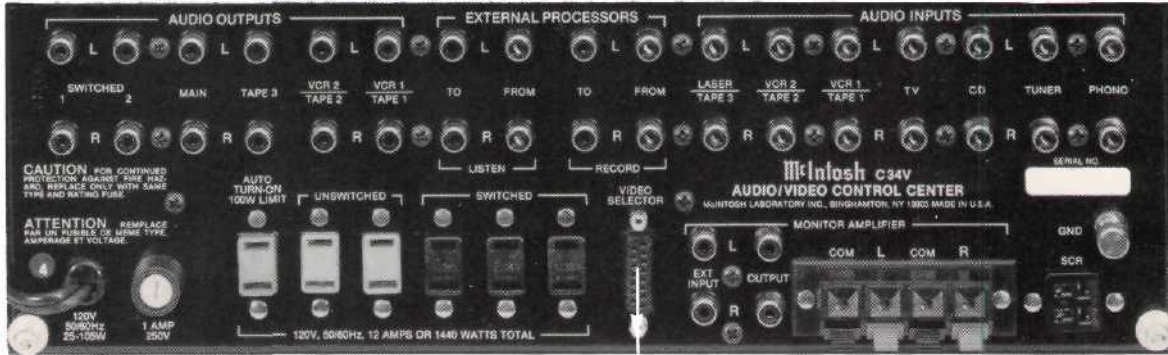

# MVS-1 VIDEO SELECTOR

The McIntosh VIDEO SELECTOR, MVS-1, is designed to enable the McIntosh electronic units equipped with the proper connections to control video programs as well as audio. The MVS-1 connects to the computer-type connector on the rear panel, Example:

INTERCONNECTING CONTROL CABLE